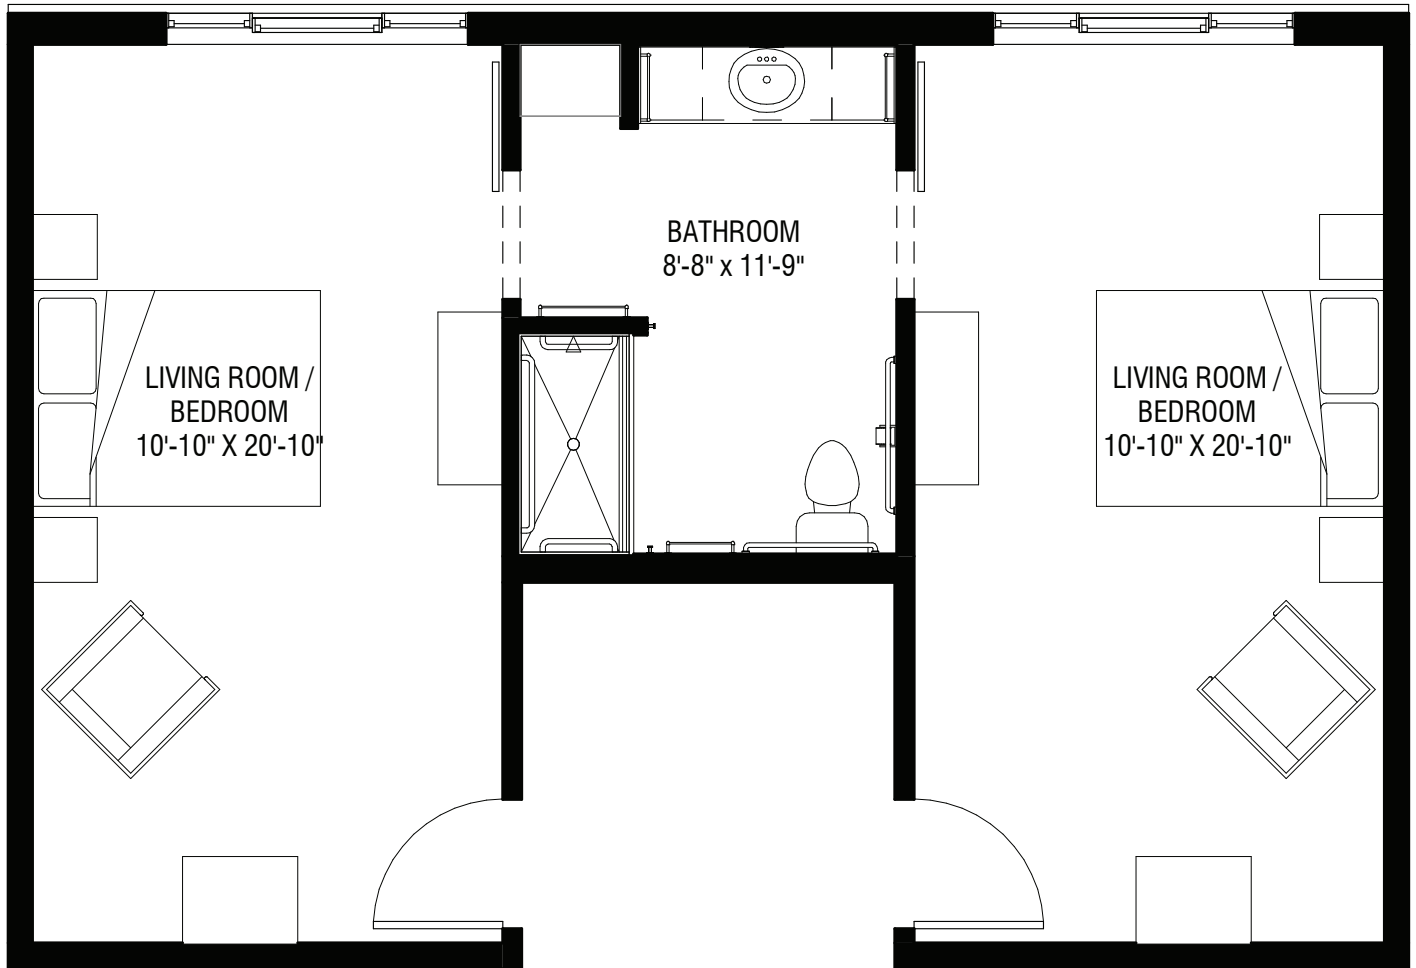

Managed by  Life Care Services[®]  

Linden

700 ^{SQ FT}

- Two Bedroom
- One Bath

tel 636-706-5100 web ClarendaleOfStPeters.com

Clarendale of St. Peters | 10 Dubray Dr. | St. Peters, MO 63376
Information Center | 1 Mid Rivers Mall Drive, Suite 230 | St. Peters, MO 63376