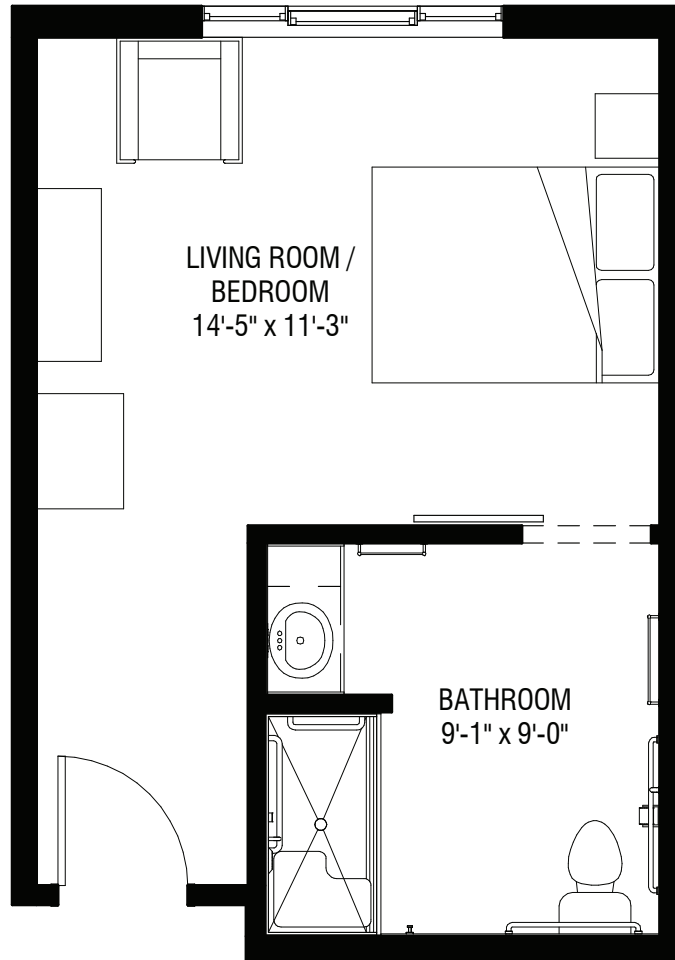

Walnut

330 ^{SQ.FT}

▪ Studio

tel 636-706-5100 web ClarendaleOfStPeters.com

Clarendale of St. Peters | 10 Dubray Dr. | St. Peters, MO 63376
Information Center | 1 Mid Rivers Mall Drive, Suite 230 | St. Peters, MO 63376