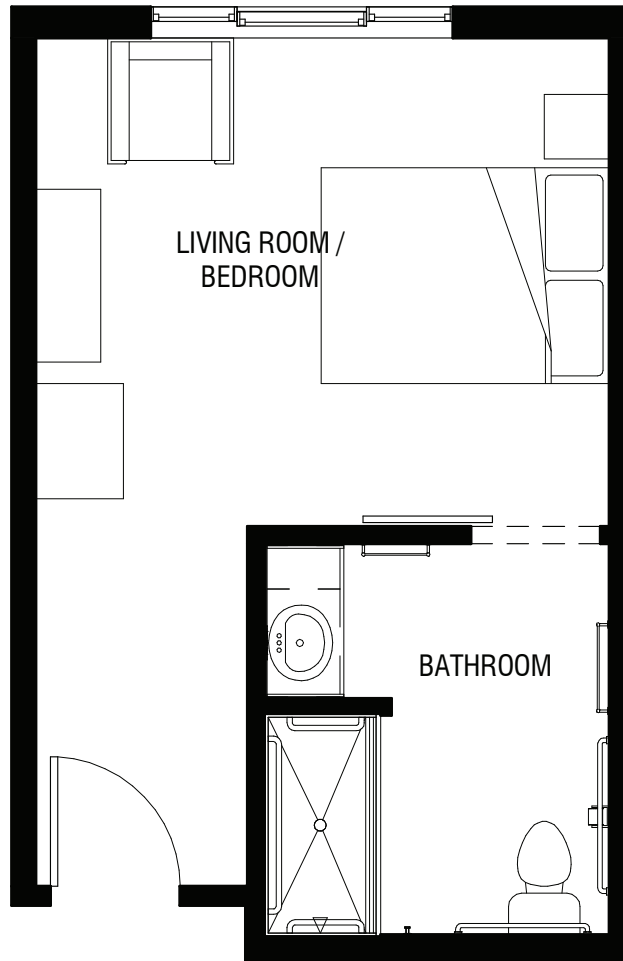

White Oak

304 ^{SQ FT}

▪ Studio

tel 636-706-5100 web ClarendaleOfStPeters.com

Clarendale of St. Peters | 10 Dubray Dr. | St. Peters, MO 63376
Information Center | 1 Mid Rivers Mall Drive, Suite 230 | St. Peters, MO 63376

Managed by Life Care Services®