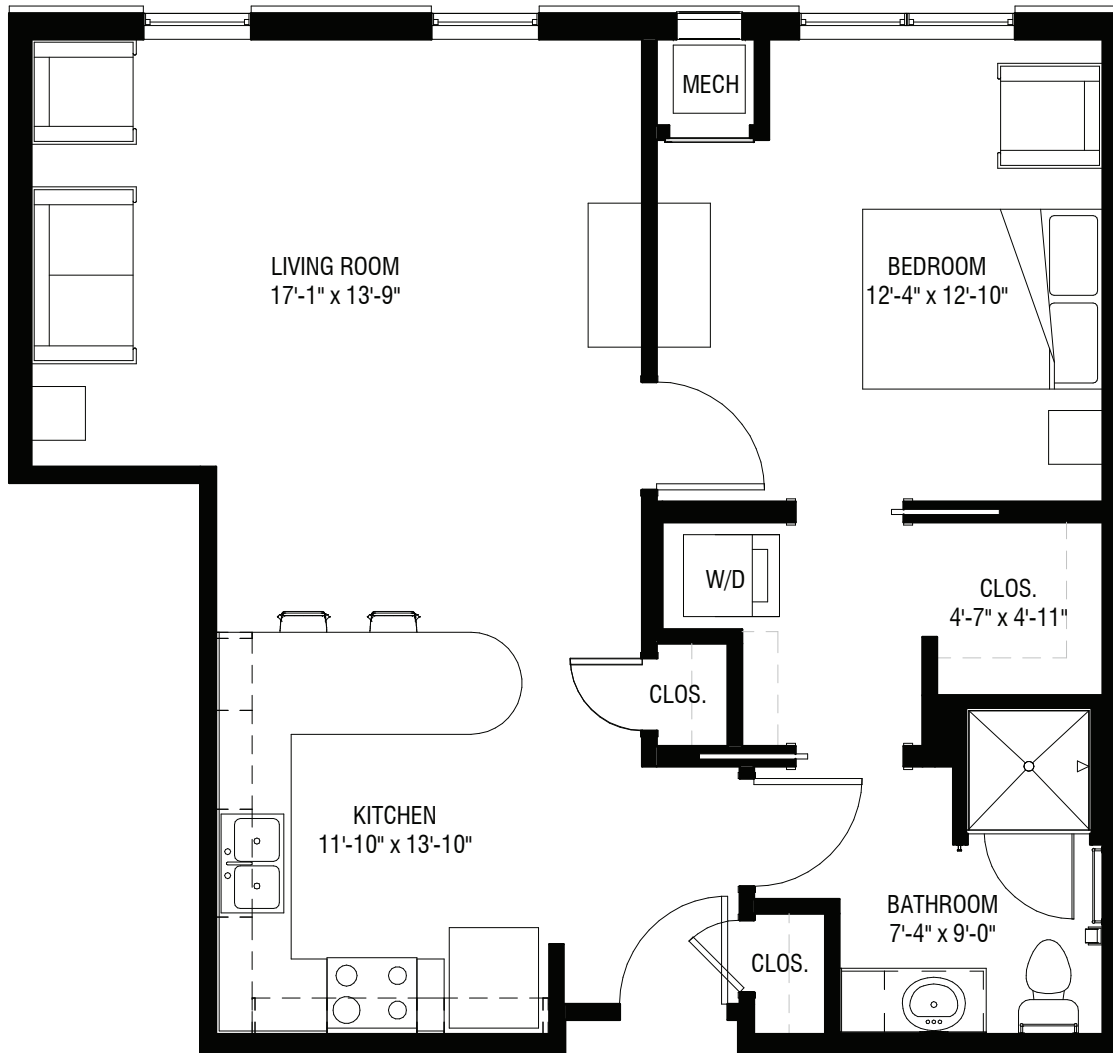

Beech

725 SQFT

- One Bedroom
- One Bath

tel 636-706-5100 web ClarendaleOfStPeters.com

Clarendale of St. Peters | 10 Dubray Dr. | St. Peters, MO 63376
Information Center | 1 Mid Rivers Mall Drive, Suite 230 | St. Peters, MO 63376

Managed by Life Care Services[®]

Pine

792 SQ FT

- One Bedroom
- One Bath

tel 636-706-5100 web ClarendaleOfStPeters.com

Clarendale of St. Peters | 10 Dubray Dr. | St. Peters, MO 63376
Information Center | 1 Mid Rivers Mall Drive, Suite 230 | St. Peters, MO 63376