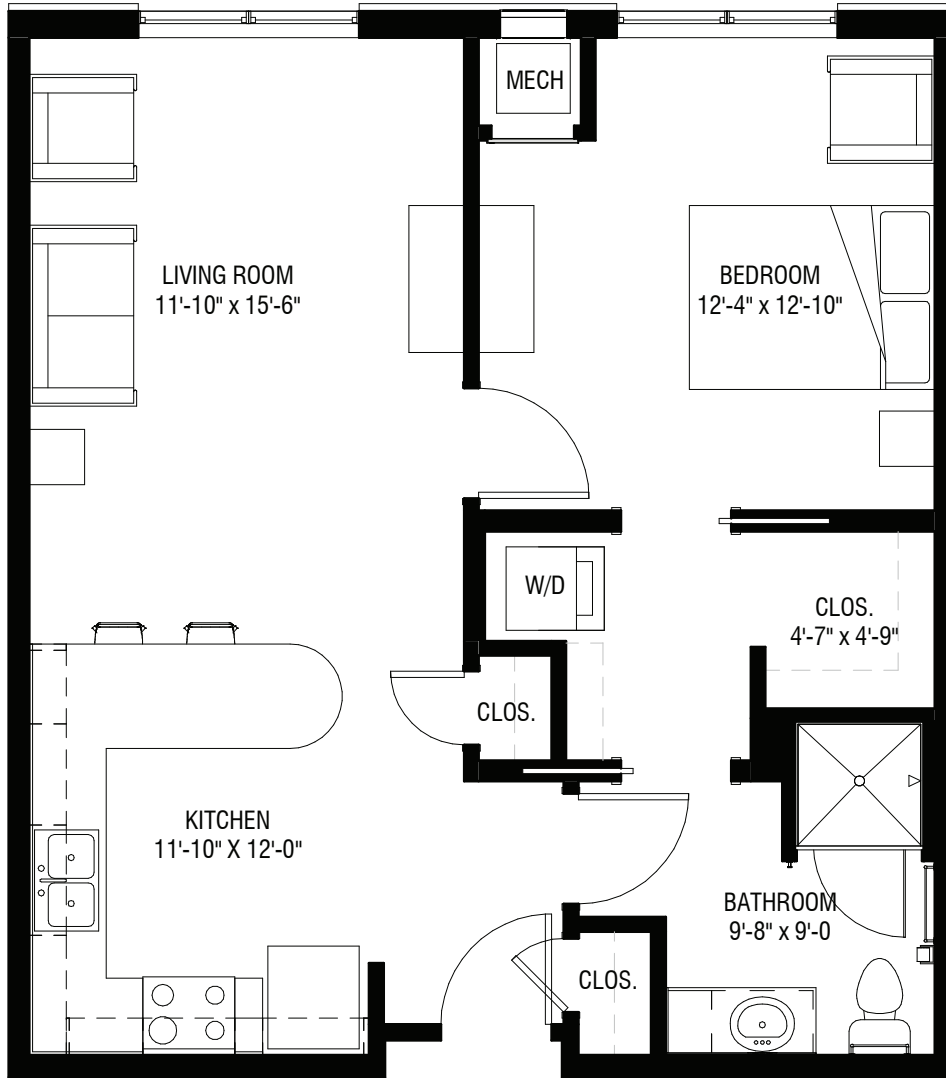

Beech

725 SQFT

- One Bedroom
- One Bath

tel 636-706-5100 web ClarendaleOfStPeters.com

Clarendale of St. Peters | 10 Dubray Dr. | St. Peters, MO 63376
Information Center | 1 Mid Rivers Mall Drive, Suite 230 | St. Peters, MO 63376