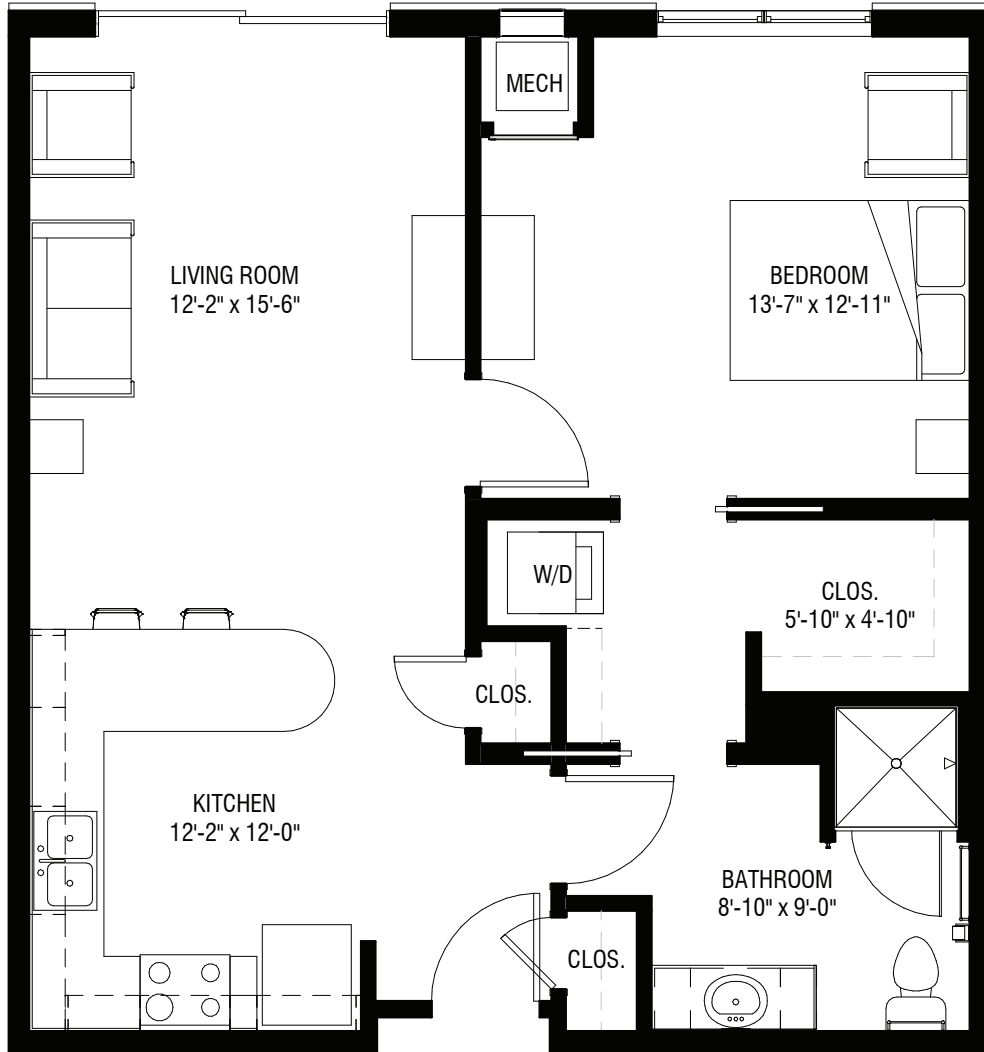

Mulberry

769 ^{SQ FT}

- One Bedroom
- One Bath

tel 636-706-5100 web ClarendaleOfStPeters.com

Clarendale of St. Peters | 10 Dubray Dr. | St. Peters, MO 63376
Information Center | 1 Mid Rivers Mall Drive, Suite 230 | St. Peters, MO 63376

Managed by Life Care Services®