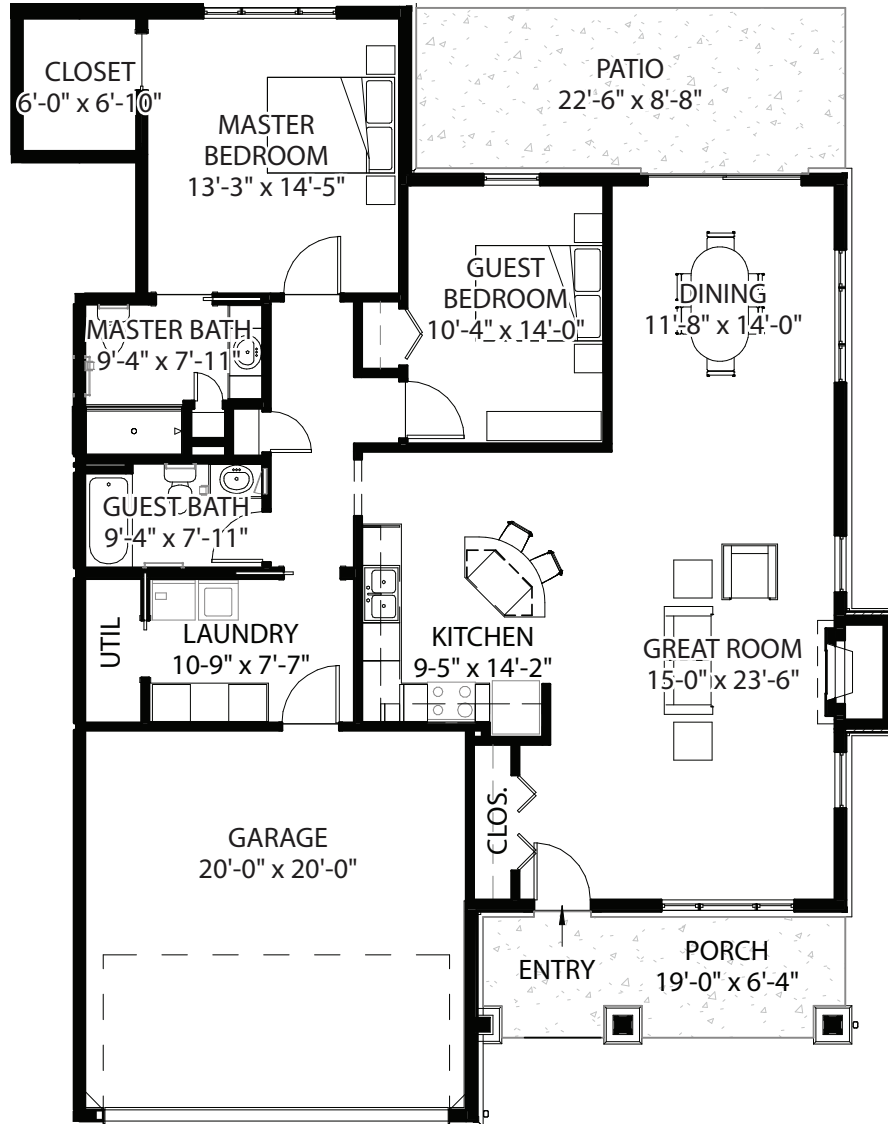

Redwood B

1,500 SQ FT

- Two Bedroom
- Two Bath
- Garage

tel 636-706-5100 web ClarendaleOfStPeters.com

Clarendale of St. Peters | 10 Dubray Dr. | St. Peters, MO 63376
Information Center | 1 Mid Rivers Mall Drive, Suite 230 | St. Peters, MO 63376

Managed by Life Care Services®