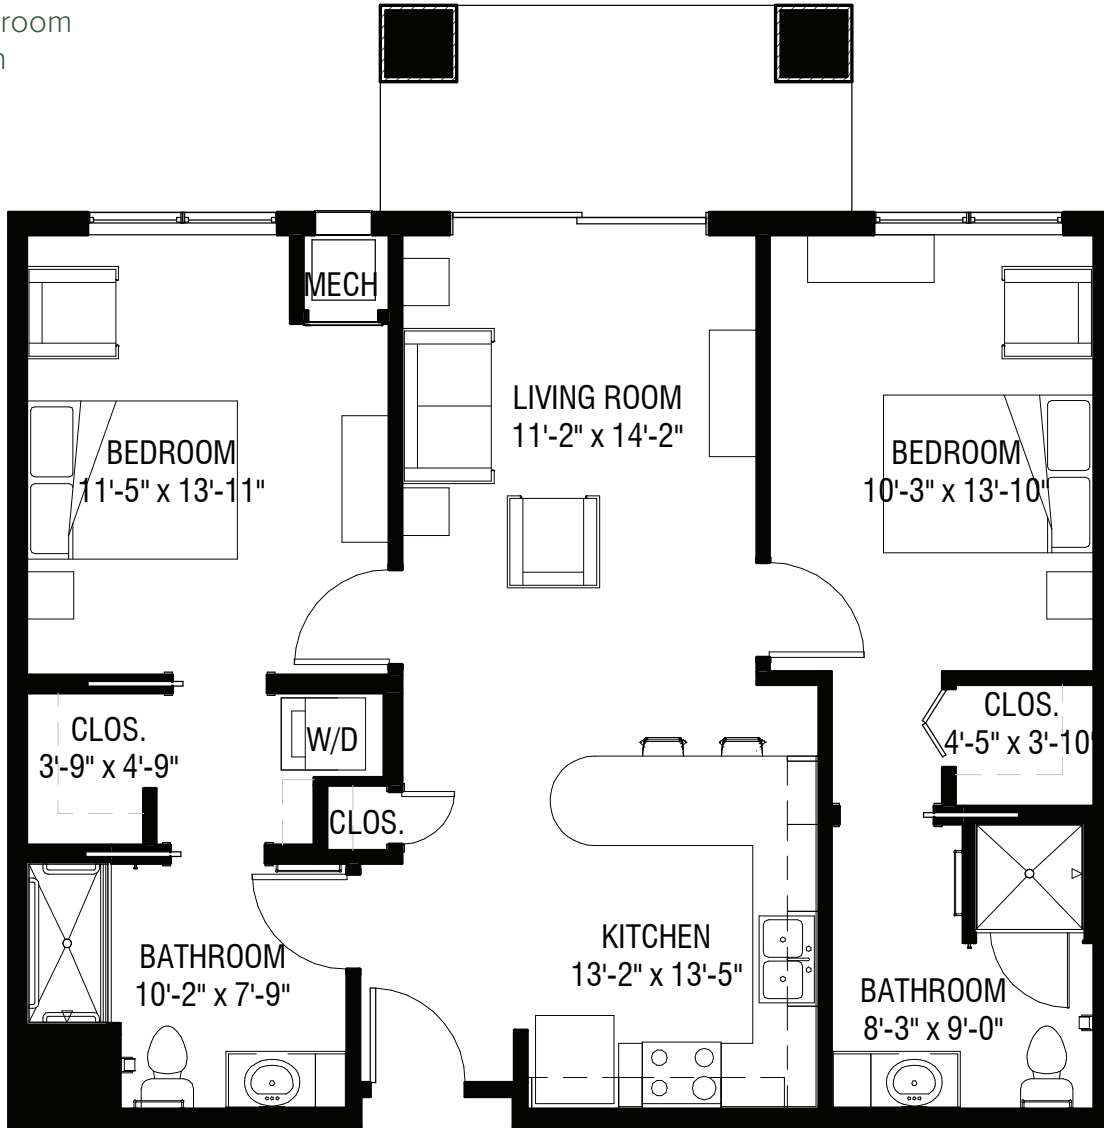

Managed by Life Care Services[®]

Willow

989 SQ FT

- Two Bedroom
- Two Bath

IL-C1

tel 636-706-5100 web ClarendaleOfStPeters.com

Clarendale of St. Peters | 10 Dubray Dr. | St. Peters, MO 63376
Information Center | 1 Mid Rivers Mall Drive, Suite 230 | St. Peters, MO 63376