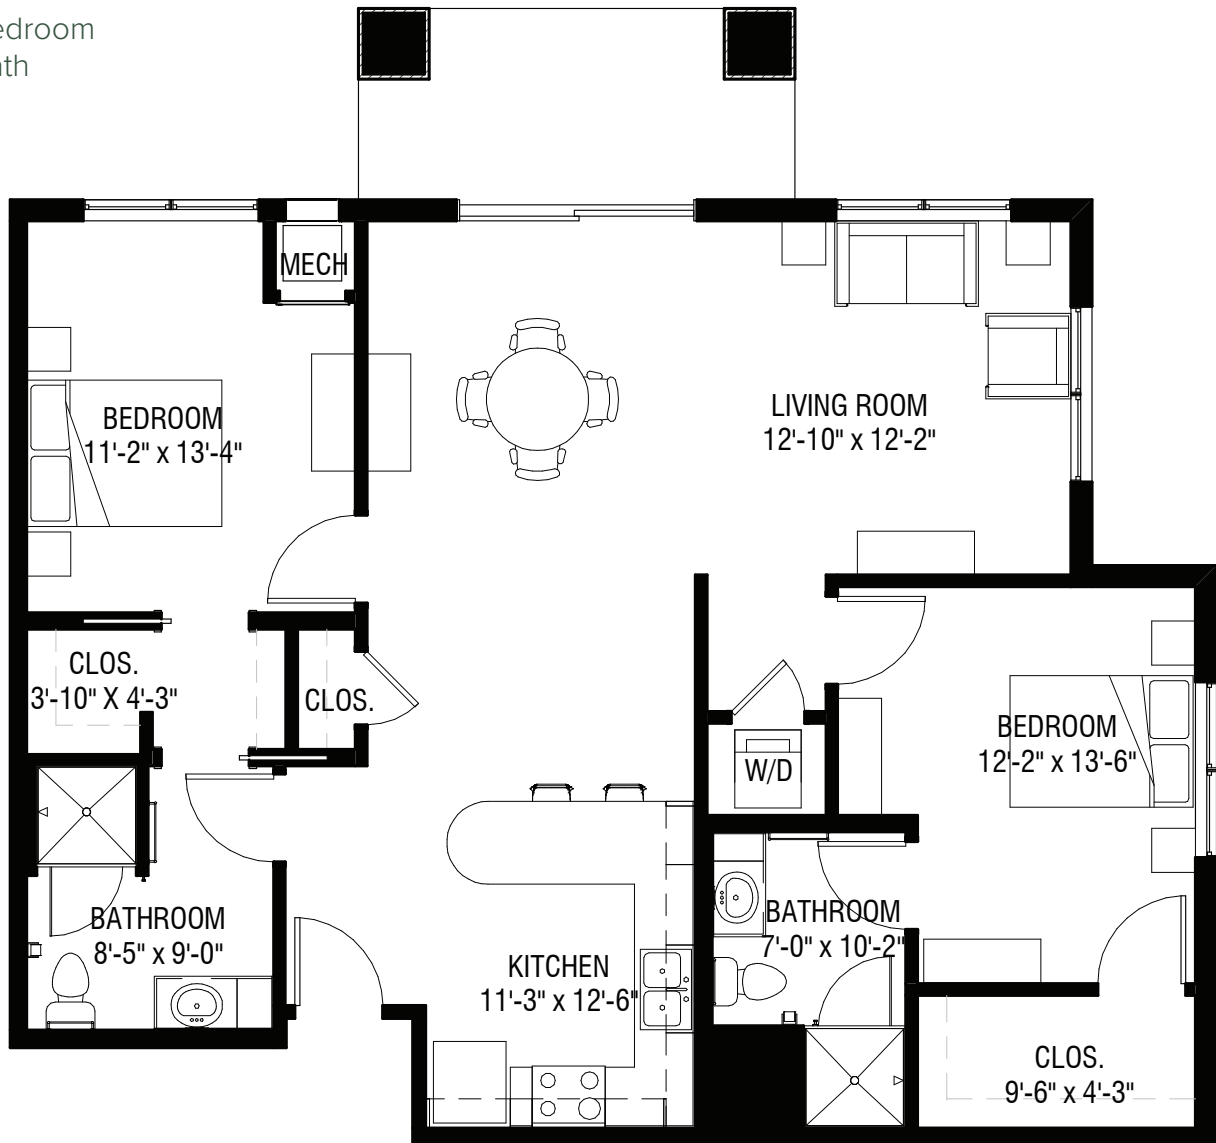

Holly

1204 ^{SQ FT}

- Two Bedroom
- Two Bath

IL-C2

tel 636-706-5100 web ClarendaleOfStPeters.com

Clarendale of St. Peters | 10 Dubray Dr. | St. Peters, MO 63376
Information Center | 1 Mid Rivers Mall Drive, Suite 230 | St. Peters, MO 63376

Managed by Life Care Services®