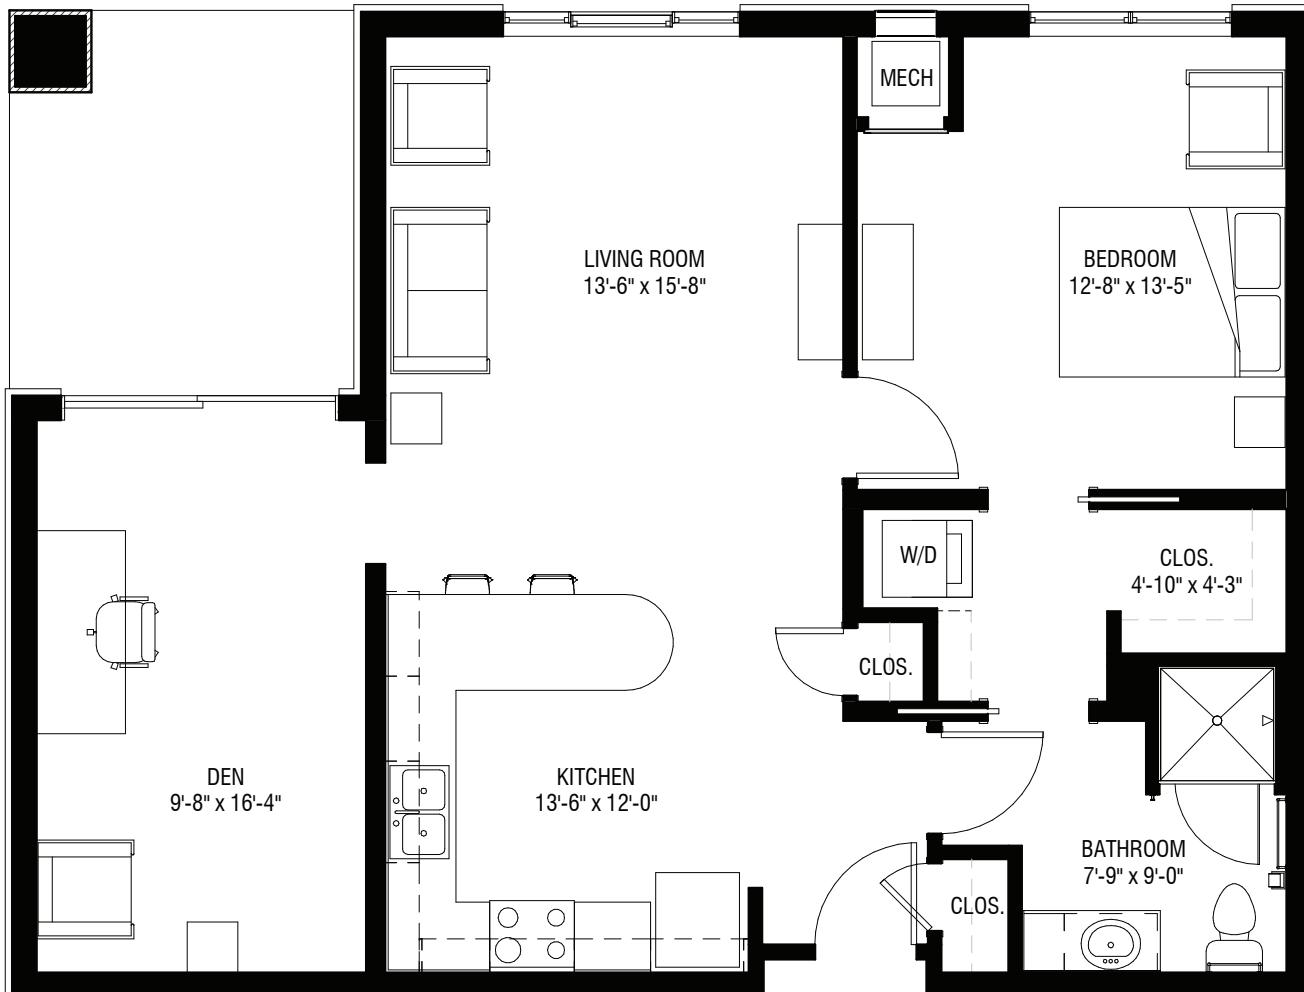

Elm

968 SQ FT

- One Bedroom
- One Bath
- Den

tel 636-706-5100 web ClarendaleOfStPeters.com

Clarendale of St. Peters | 10 Dubray Dr. | St. Peters, MO 63376
Information Center | 1 Mid Rivers Mall Drive, Suite 230 | St. Peters, MO 63376

Managed by Life Care Services®