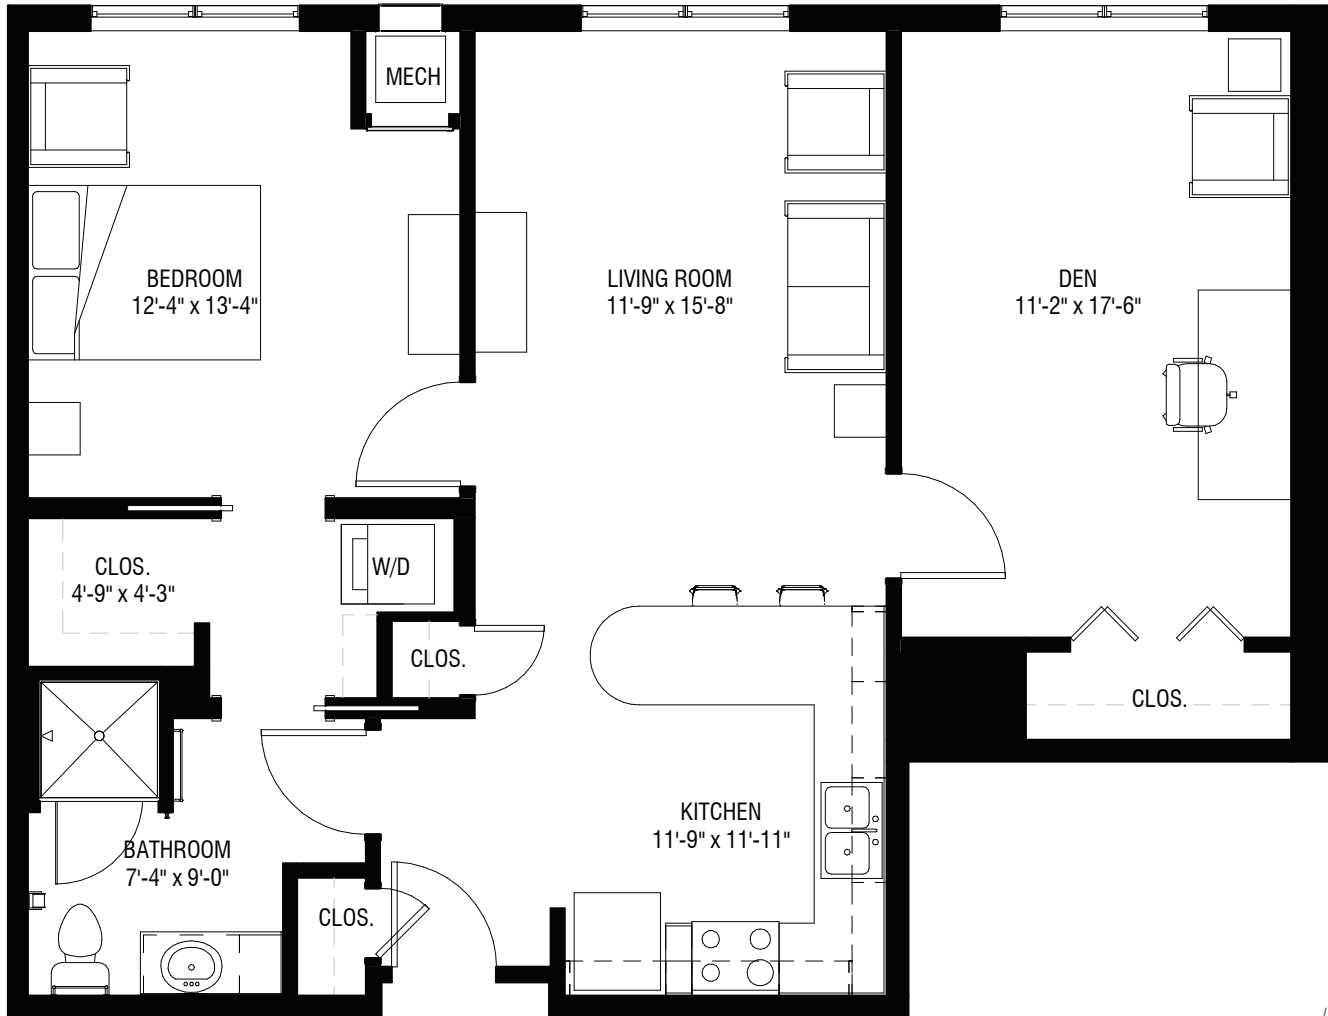

Cottonwood

972 SQ FT

- One Bedroom
- One Bath
- Den

IL-B1D

tel 636-706-5100 web ClarendaleOfStPeters.com

Clarendale of St. Peters | 10 Dubray Dr. | St. Peters, MO 63376
Information Center | 1 Mid Rivers Mall Drive, Suite 230 | St. Peters, MO 63376

Managed by Life Care Services®