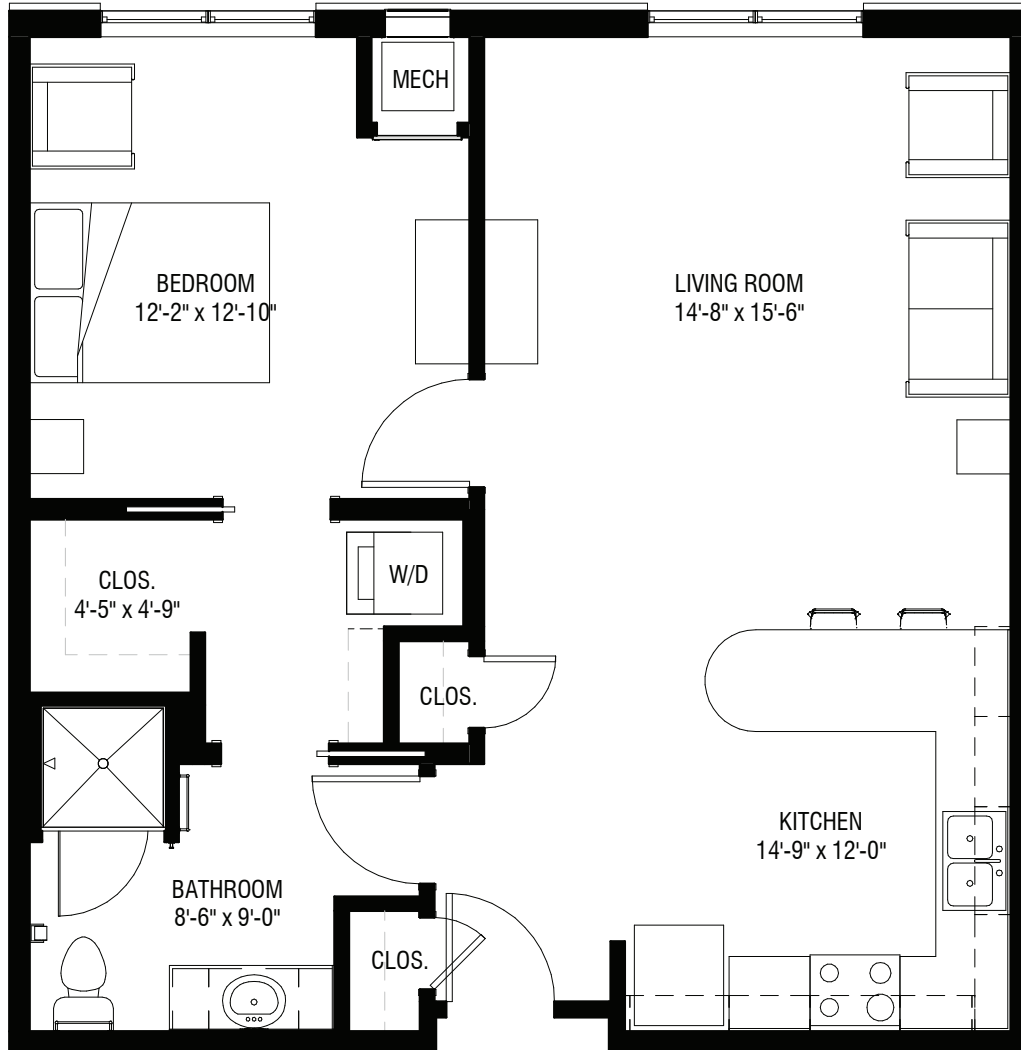

Olive

802 SQ FT

- One Bedroom
- One Bath

tel 636-706-5100 web ClarendaleOfStPeters.com

Clarendale of St. Peters | 10 Dubray Dr. | St. Peters, MO 63376
Information Center | 1 Mid Rivers Mall Drive, Suite 230 | St. Peters, MO 63376

Managed by Life Care Services®