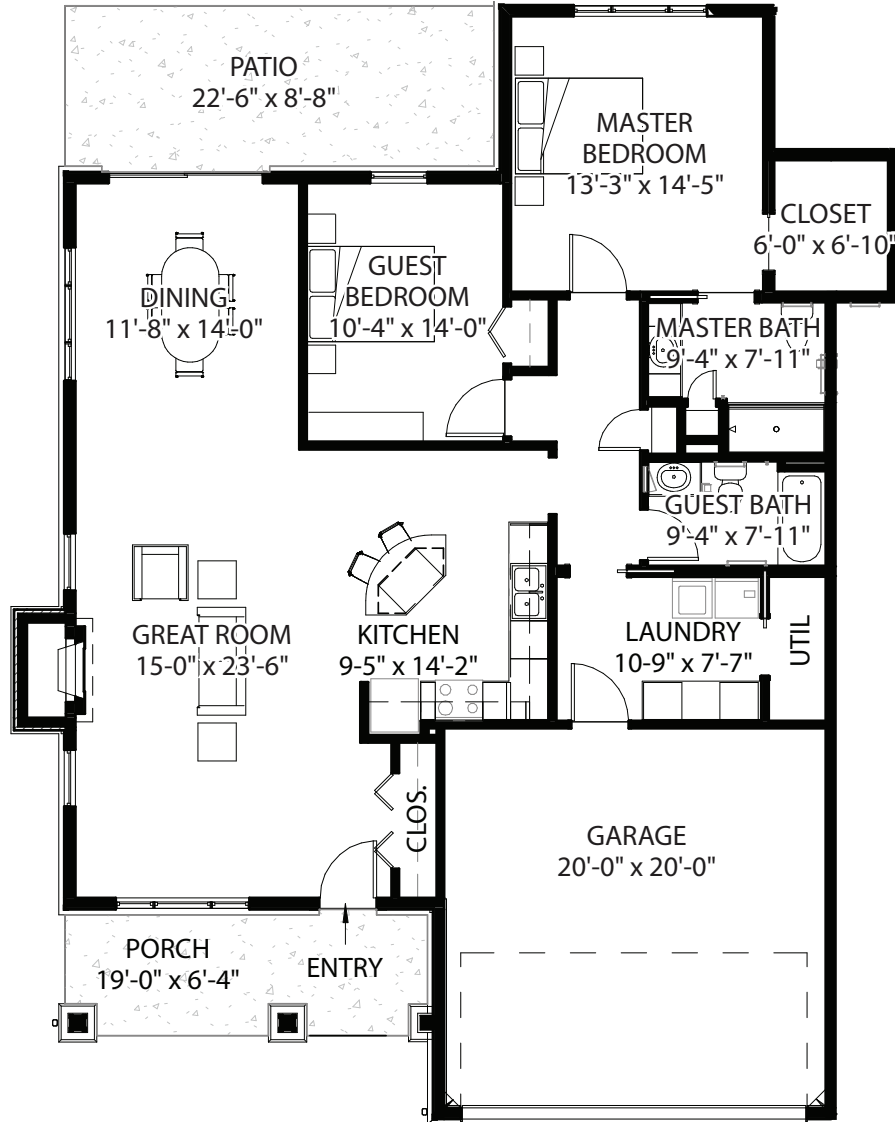

Redwood A

1,500 SQ FT

- Two Bedroom
- Two Bath
- Garage

tel 636-706-5100 web ClarendaleOfStPeters.com

Clarendale of St. Peters | 10 Dubray Dr. | St. Peters, MO 63376
Information Center | 1 Mid Rivers Mall Drive, Suite 230 | St. Peters, MO 63376

Managed by Life Care Services®