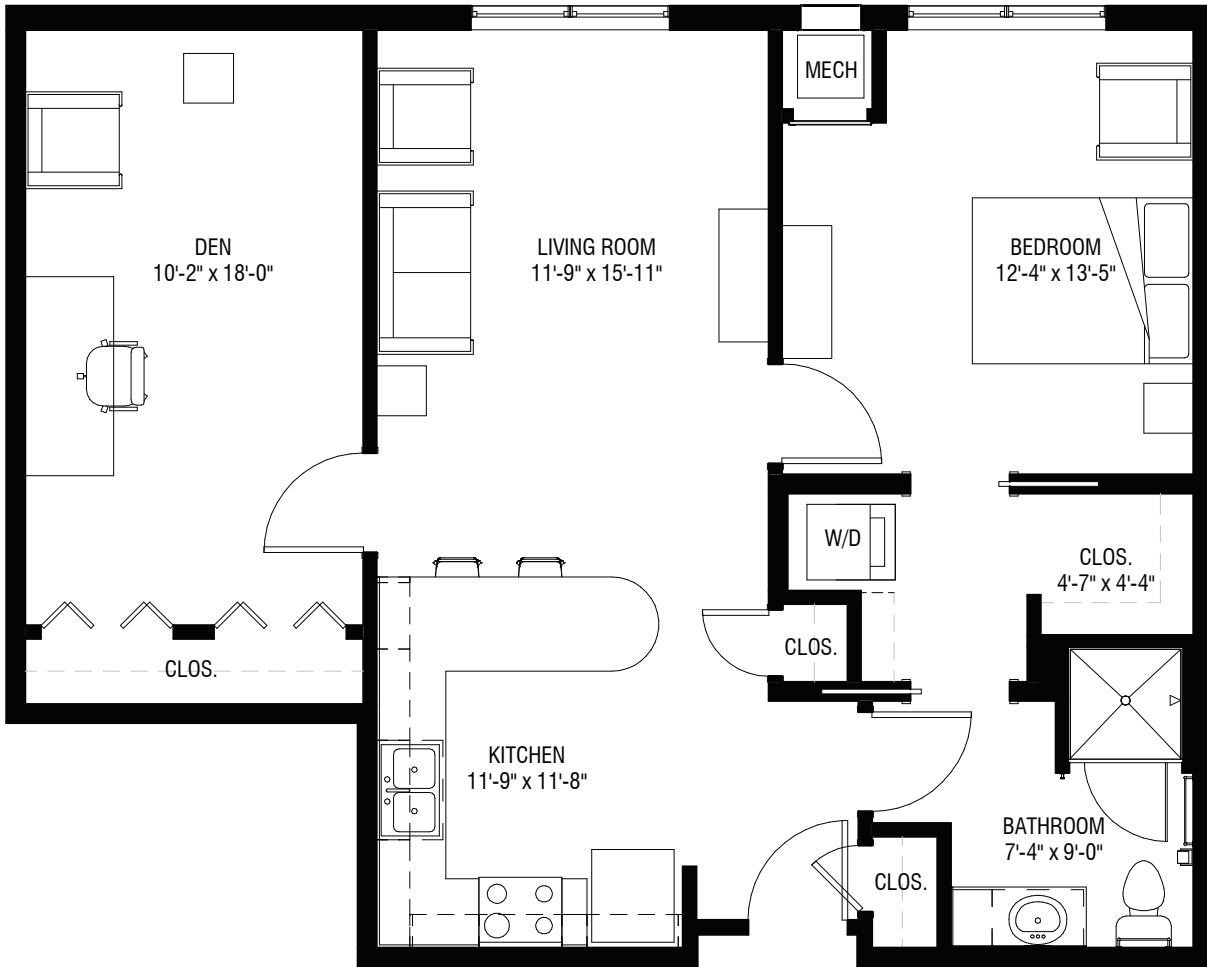

Sycamore

949 SQ FT

- One Bedroom
- One Bath
- Den

tel 636-706-5100 web ClarendaleOfStPeters.com

Clarendale of St. Peters | 10 Dubray Dr. | St. Peters, MO 63376
Information Center | 1 Mid Rivers Mall Drive, Suite 230 | St. Peters, MO 63376

Managed by Life Care Services®