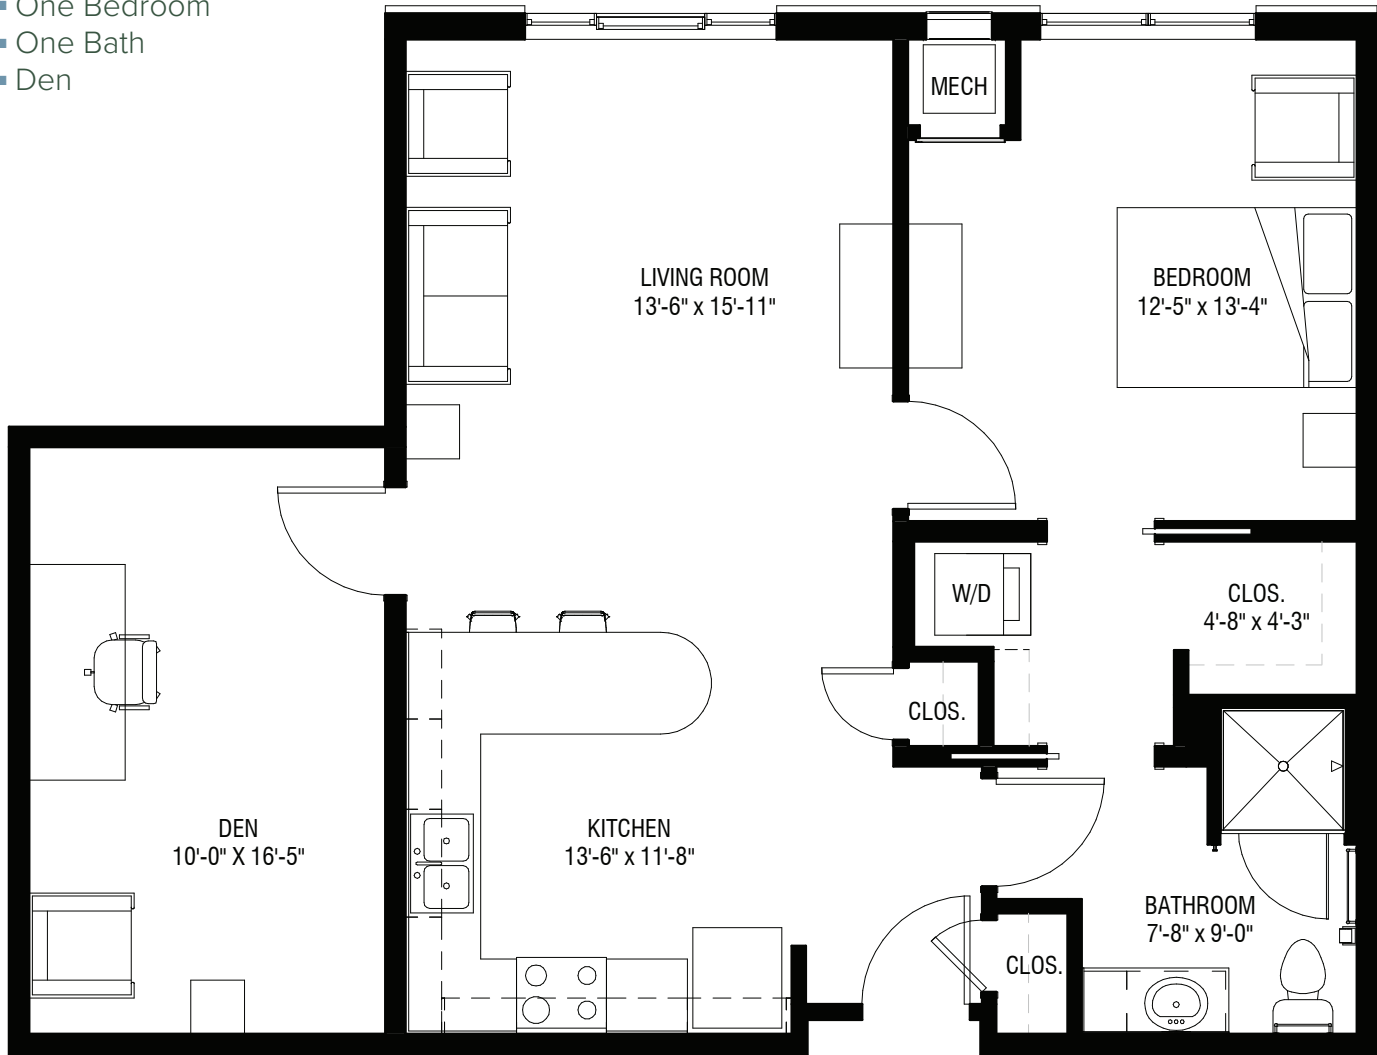

Hawthorn

958 SQ FT

- One Bedroom
- One Bath
- Den

tel 636-706-5100 web ClarendaleOfStPeters.com

Clarendale of St. Peters | 10 Dubray Dr. | St. Peters, MO 63376
Information Center | 1 Mid Rivers Mall Drive, Suite 230 | St. Peters, MO 63376

Managed by Life Care Services®