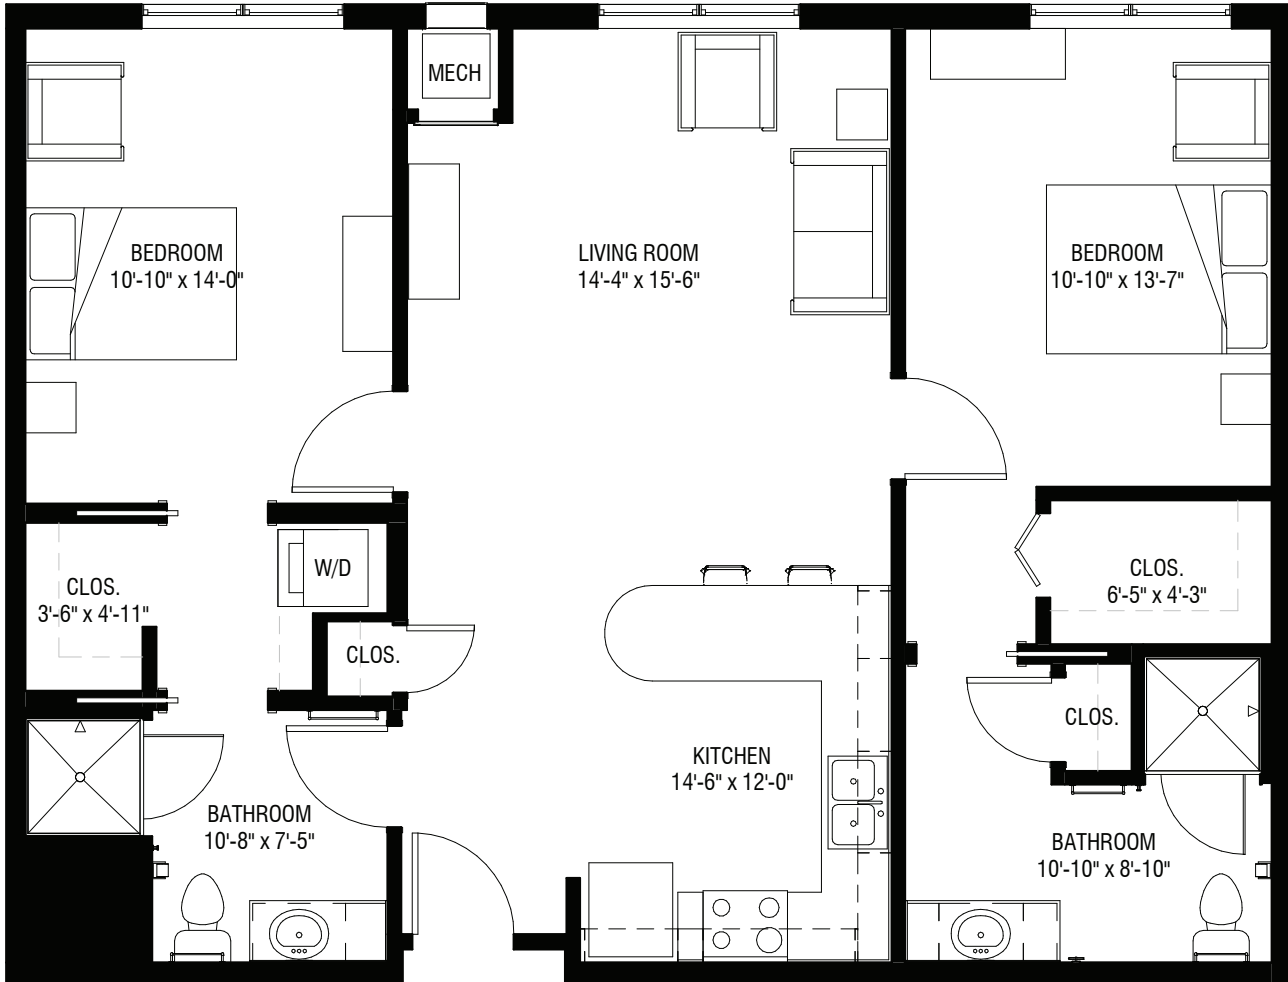

Juniper

1079 ^{SQ FT}

- Two Bedroom
- Two Bath

IL-C1S

tel 636-706-5100 web ClarendaleOfStPeters.com

Clarendale of St. Peters | 10 Dubray Dr. | St. Peters, MO 63376
Information Center | 1 Mid Rivers Mall Drive, Suite 230 | St. Peters, MO 63376

Managed by Life Care Services®