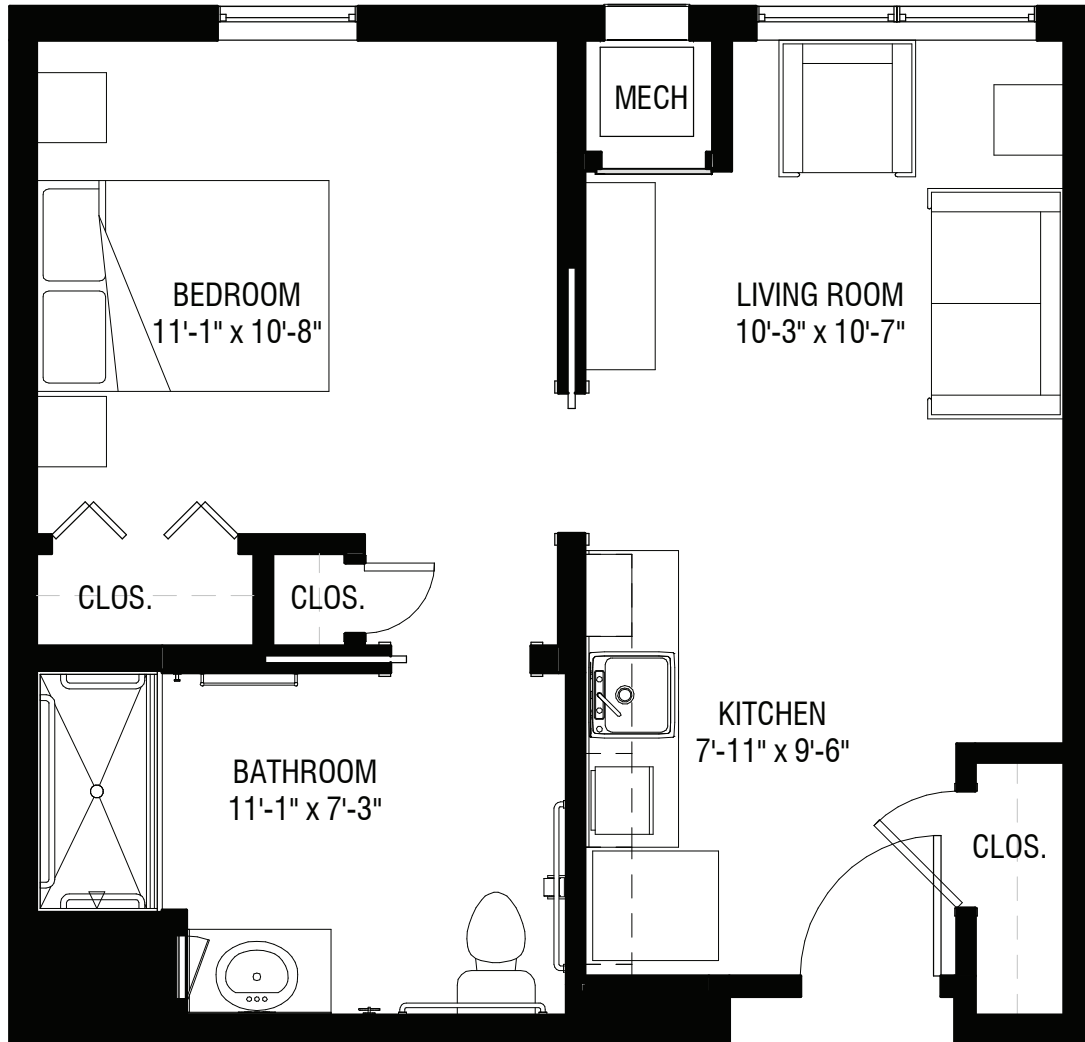

Managed by Life Care Services®

Birch

494 ^{SQ FT}

- One Bedroom
- One Bath

tel 636-706-5100 web ClarendaleOfStPeters.com

Clarendale of St. Peters | 10 Dubray Dr. | St. Peters, MO 63376
Information Center | 1 Mid Rivers Mall Drive, Suite 230 | St. Peters, MO 63376

Managed by Life Care Services®

Pecan

538 SQ FT

- One Bedroom
- One Bath

tel 636-706-5100 web ClarendaleOfStPeters.com

Clarendale of St. Peters | 10 Dubray Dr. | St. Peters, MO 63376
Information Center | 1 Mid Rivers Mall Drive, Suite 230 | St. Peters, MO 63376