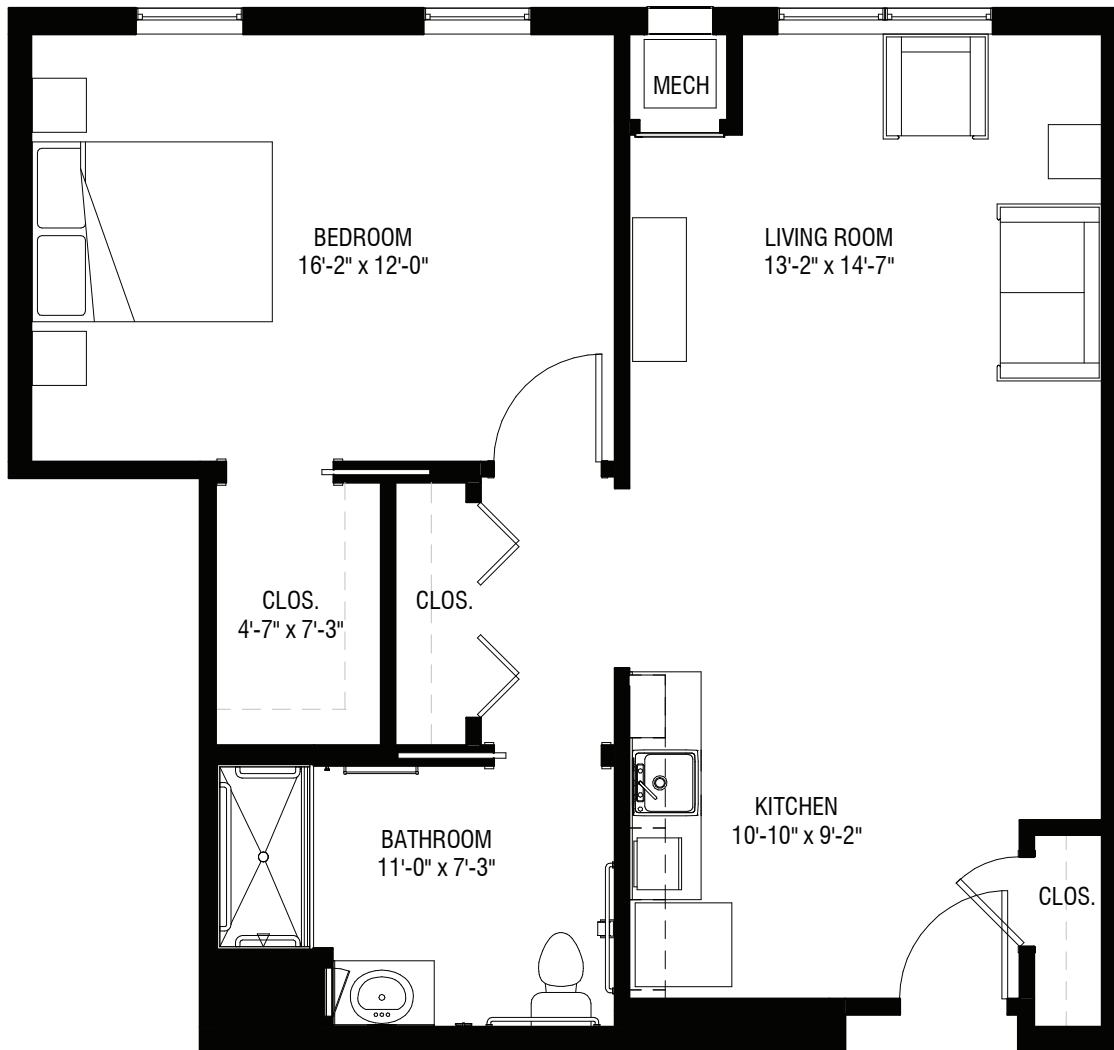

Magnolia

792 SQ FT

- One Bedroom
- One Bath

tel 636-706-5100 web ClarendaleOfStPeters.com

Clarendale of St. Peters | 10 Dubray Dr. | St. Peters, MO 63376
Information Center | 1 Mid Rivers Mall Drive, Suite 230 | St. Peters, MO 63376

Managed by Life Care Services®