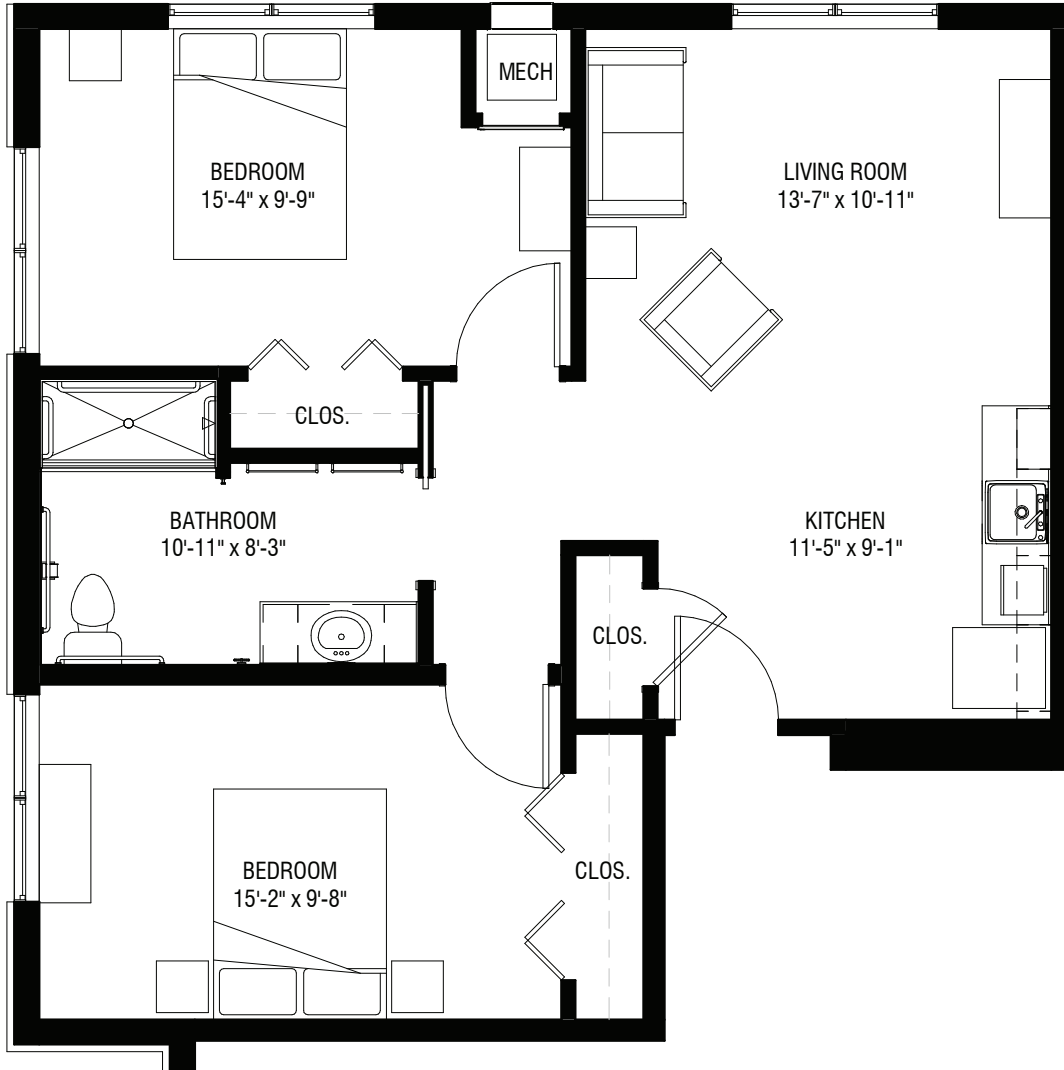

Honeysuckle

783 SQFT

- Two Bedroom
- One Bath

tel 636-706-5100 web ClarendaleOfStPeters.com

Clarendale of St. Peters | 10 Dubray Dr. | St. Peters, MO 63376
Information Center | 1 Mid Rivers Mall Drive, Suite 230 | St. Peters, MO 63376

Managed by Life Care Services®