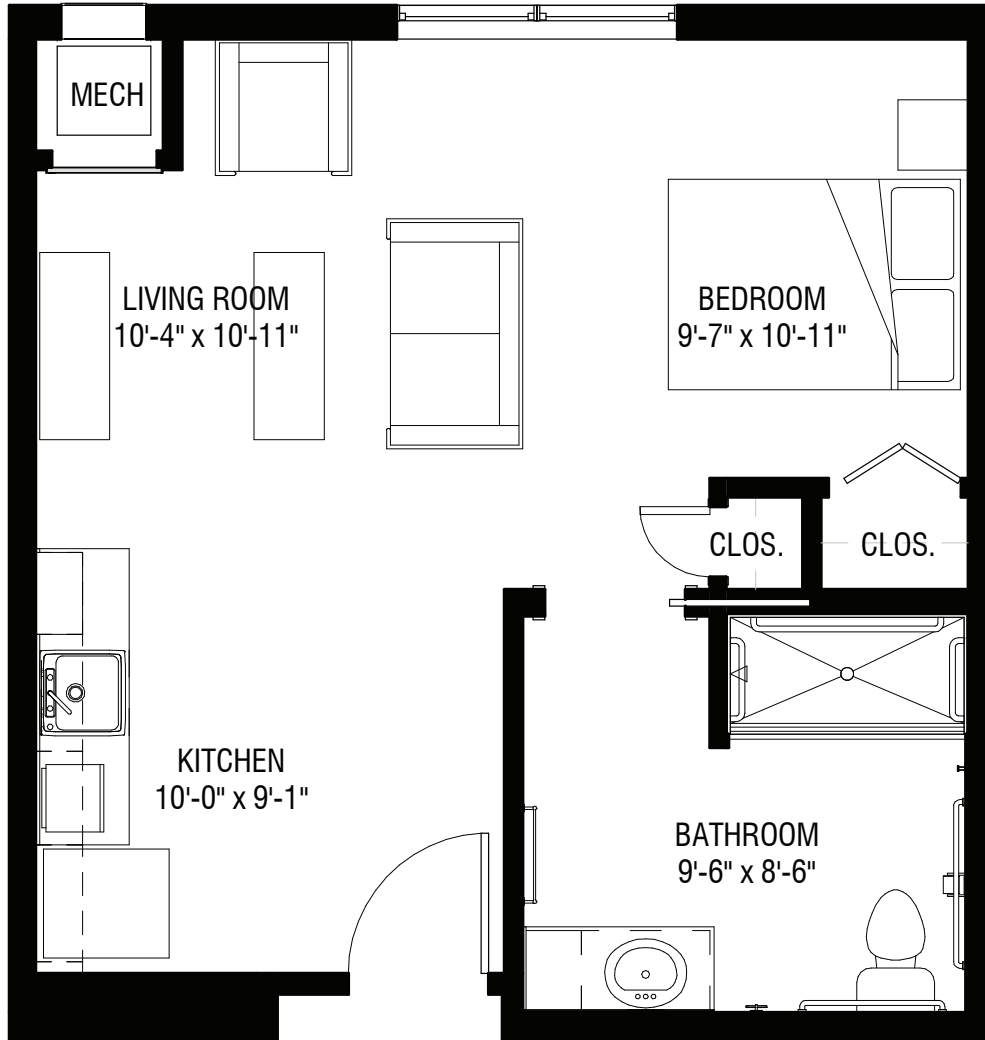

Maple

450 ^{SQ FT}

▪ Studio

tel 636-706-5100 web ClarendaleOfStPeters.com

Clarendale of St. Peters | 10 Dubray Dr. | St. Peters, MO 63376
Information Center | 1 Mid Rivers Mall Drive, Suite 230 | St. Peters, MO 63376

Managed by Life Care Services®