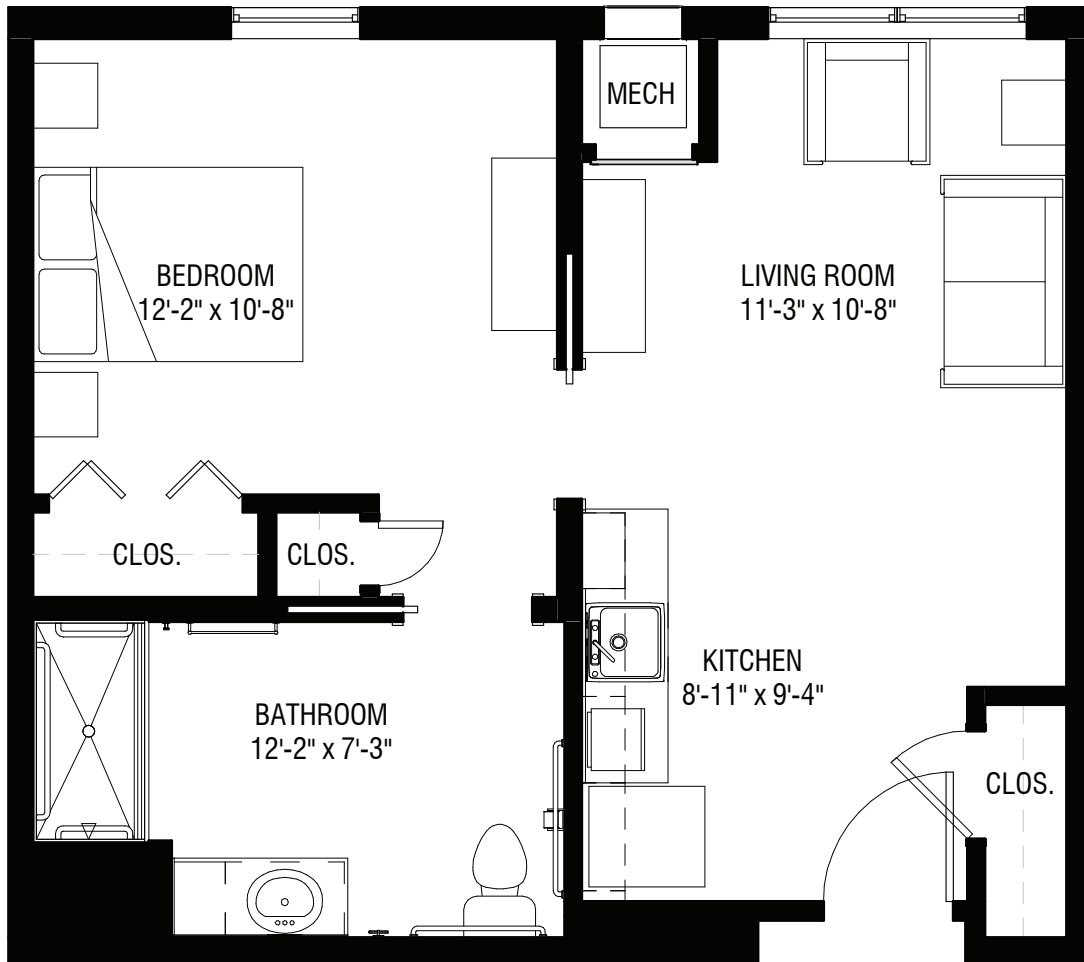

Managed by Life Care Services®

Birch

494 ^{SQ FT}

- One Bedroom
- One Bath

tel 636-706-5100 web ClarendaleOfStPeters.com

Clarendale of St. Peters | 10 Dubray Dr. | St. Peters, MO 63376
Information Center | 1 Mid Rivers Mall Drive, Suite 230 | St. Peters, MO 63376

Managed by Life Care Services®

Pecan

538 SQ FT

- One Bedroom
- One Bath

tel 636-706-5100 web ClarendaleOfStPeters.com

Clarendale of St. Peters | 10 Dubray Dr. | St. Peters, MO 63376
Information Center | 1 Mid Rivers Mall Drive, Suite 230 | St. Peters, MO 63376